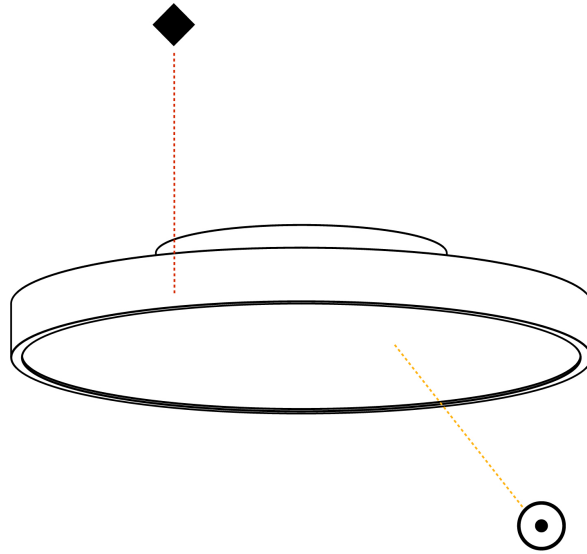

SIGN DIVA SURFACE

A3D086-

PROJECT

TYPE

SPECIFIER

QUANTITY

DATE

A