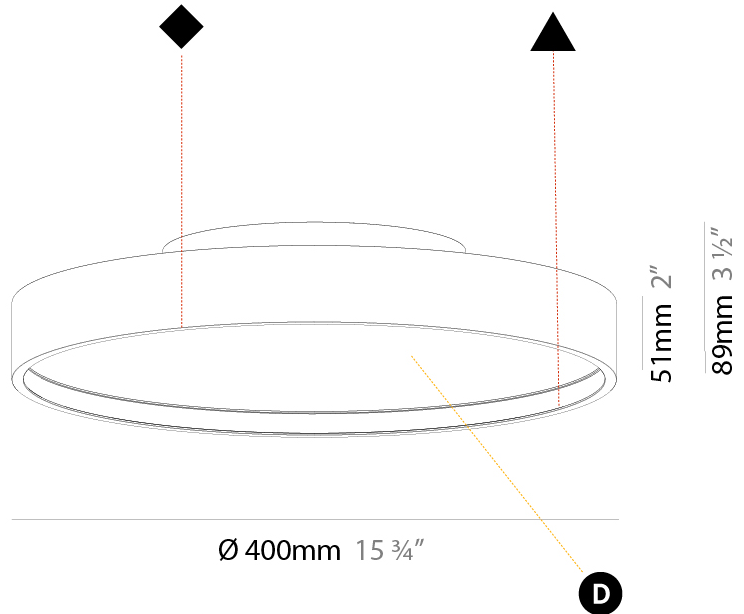

1. To build a product code in our configurator select the specify button on the base model # product page
2. To build a manual product code on this datasheet choose from the options listed below in blue font and add the suffix to the base model #

GENERAL

Series: Sign Diva
Subseries: Sign Diva Korona
Brand: Prolicht
Division: Architectural
Mounting Type: Surface
Mounting Location: Ceiling
Subcategory: Ambient

PHYSICAL

Shape: Round
Diameter (mm): 400
Diameter (in): 15 3/4
Height (mm): 89
Height (in): 3 1/2
Light Distribution: Direct
Weight (kg): 2.636
Weight (lbs): 5.811
Diffuser: [PMMA - Opal/Micro-Prism/Sparkling Secret/Vintage Industrial](#)
Fixture Finish: [SSR / BKV / CWI / CRY / HAB / UFT / ITA / RUA / FTG / MYG / LOD / PUS / FRO / FUP / KIA / POP / BLS / SPG / MEY / GOH / GUM / CHC / COM / ABZ / JAG / OBR / MOS / ROR](#)
Fixture Material: [Extruded Aluminum / Steel](#)

ELECTRICAL

Lamp Type: LED (Zhaga Standard)
Input Wattage (W): 19.8
Total Output Wattage (W): 16
Dimming: [Tri-Mode (Non-Dimming and Phase Dimming (120Vac only) and 0-10V Dimming)](#)
Driver Included: Yes
Driver Location: Integrated
Driver Type: Constant Current - Universal
Driver Class: Class 2
Input Voltage (V): 120 - 277
Constant Current (MA): 500

LED

Color Temperature (°K): [3000 / 3500 / 4000](#)
Max. Delivered Lumen (lm): 2260 / 2293 / 2340
CRI: >90 CRI
Lamp Life (hrs): 50000

OPTICAL

RATINGS AND CERTIFICATIONS

Certified By: Certified for North American Standards
IP rating: IP20