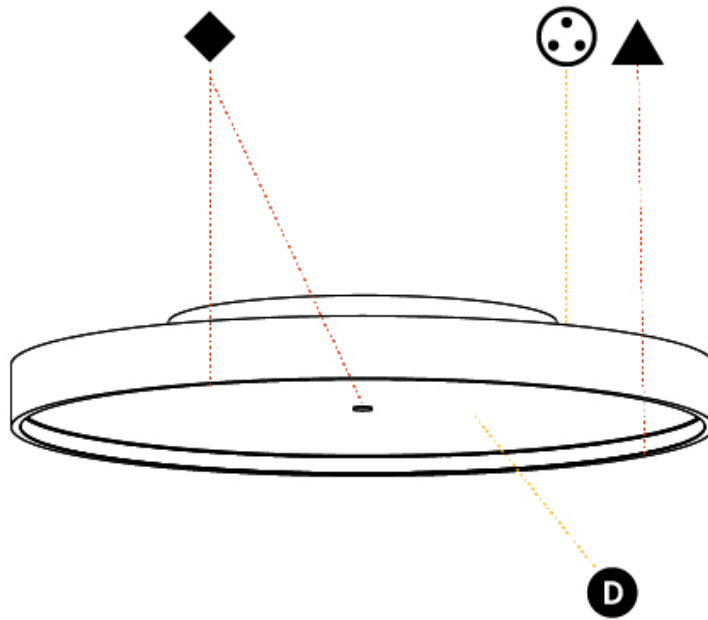

A3D097-

PROJECT

TYPE

SPECIFIER

QUANTITY

DATE