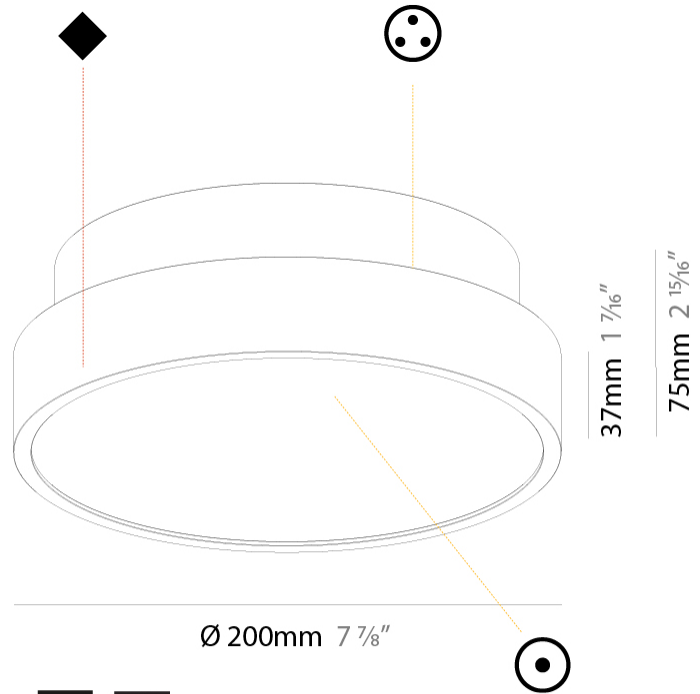

GENERAL

Series: Sign Diva
Subseries: Sign Diva
Brand: Prolicht
Division: Architectural
Mounting Type: Surface
Mounting Location: Ceiling
Subcategory: Ambient

PHYSICAL

Shape: Round
Diameter (mm): 200
Diameter (in): 7 7/8
Height (mm): 75
Height (in): 2 15/16
Light Distribution: Direct / Indirect
Weight (kg): 1.12
Weight (lbs): 2.469
Diffuser: Direct - PMMA - Opal/Micro-Prism/Sparkling Secret/Vintage Industrial with Shine Ring / Indirect - White/Yellow/Orange/Red/Blue/Green
Fixture Finish: SSR / BKV / CWI / CRY / HAB / UFT / ITA / RUA / FTG / MYG / LOD / PUS / FRO / FUP / KIA / POP / BLS / SPG / MEY / GOH / GUM / CHC / COM / ABZ / JAG / OBR / MOS / ROR
Fixture Material: Extruded Aluminum / Steel

ELECTRICAL

Lamp Type: LED (Zhaga Standard)
Input Wattage (W): 12.1
Total Output Wattage (W): 11
Dimming: Tri-Mode (Non-Dimming and Phase Dimming (120Vac only) and 0-10V Dimming)
Driver Included: Yes
Driver Location: Integrated
Driver Type: Constant Current - Universal
Driver Class: Class 2
Input Voltage (V): 120 - 277
Constant Current (MA): 350

LED

Color Temperature (°K): 3000 / 3500 / 4000
Max. Delivered Lumen (lm): 1100 / 1117 / 1140
CRI: >90 CRI
Lamp Life (hrs): 50000

OPTICAL

RATINGS AND CERTIFICATIONS

Certified By: Certified for North American Standards
IP rating: IP20

PROJECT
TYPE
SPECIFIER
QUANTITY
DATE